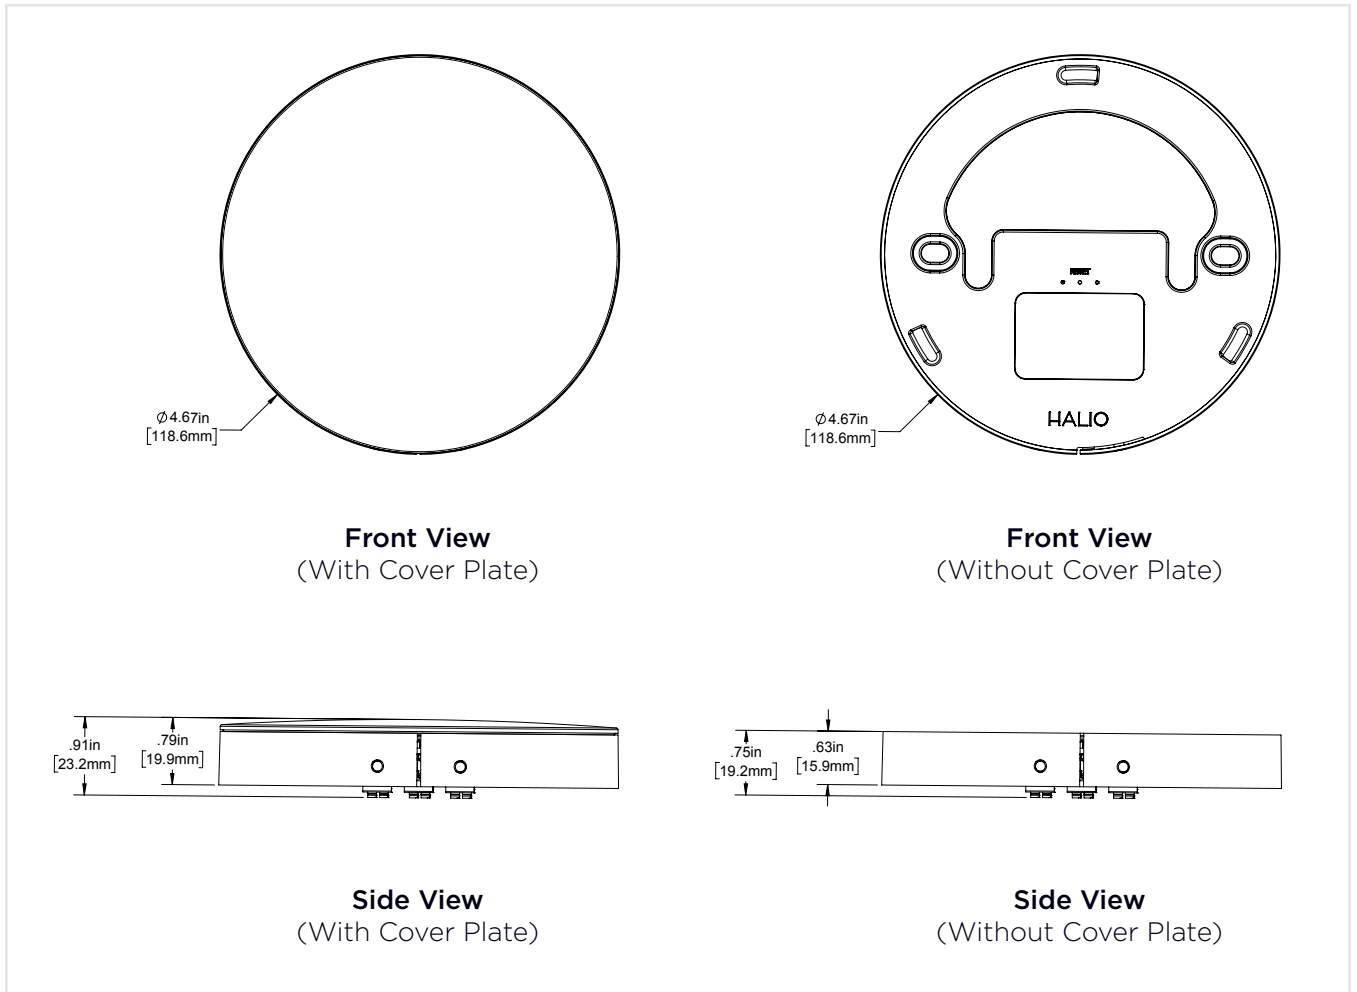

WIRELESS RANGE EXTENDER TECHNICAL DRAWINGS