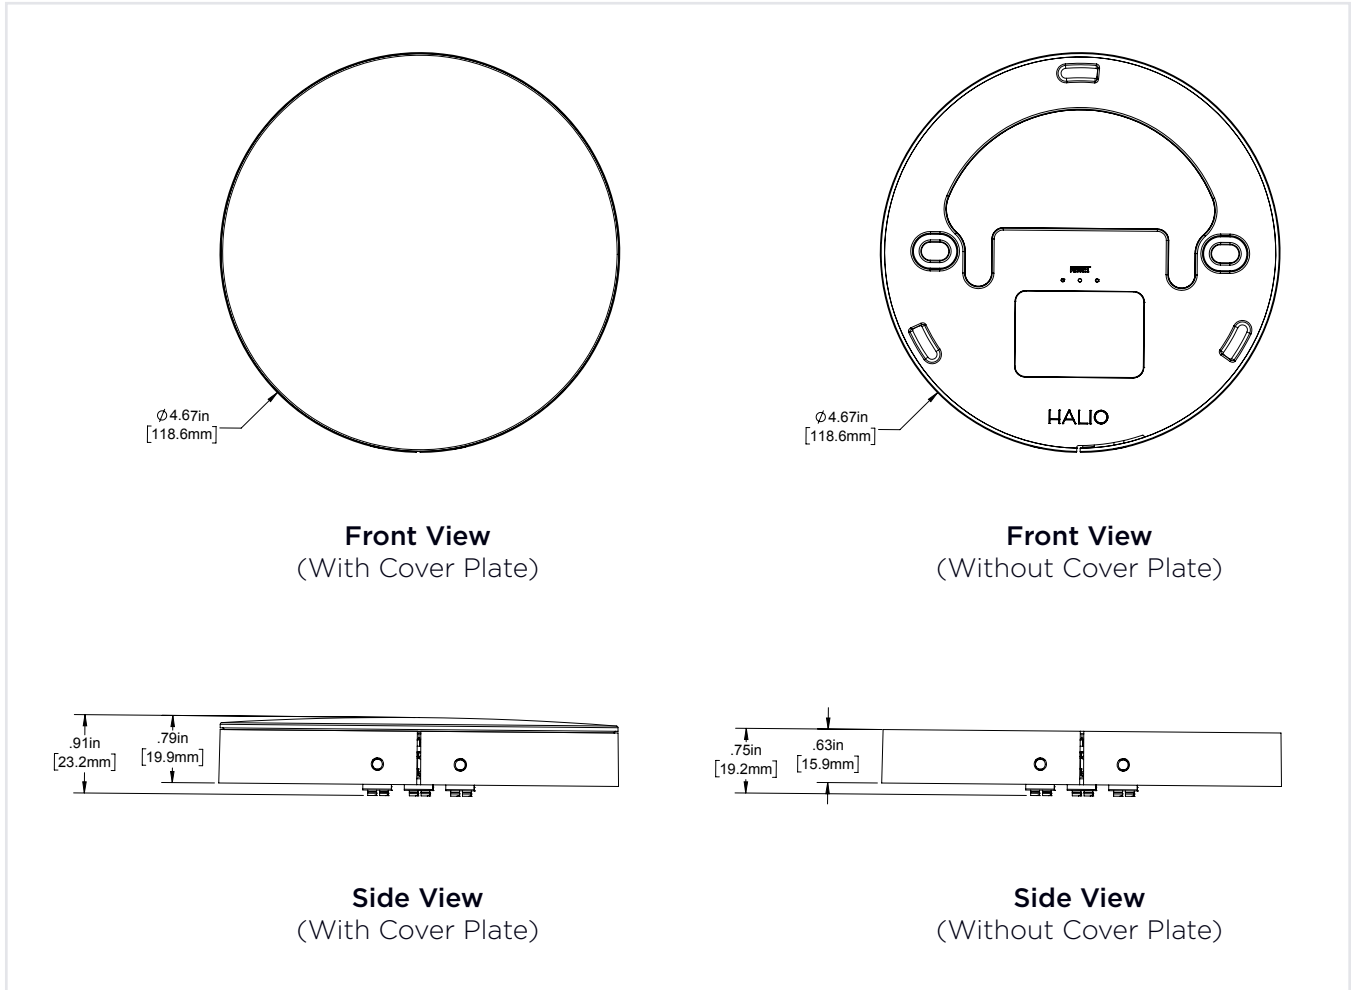

WIRELESS RANGE EXTENDER TECHNICAL DRAWINGS